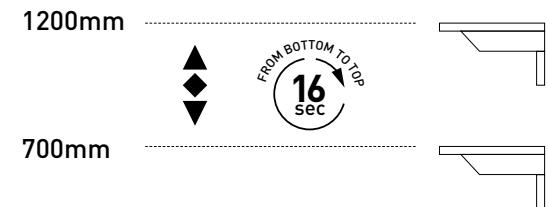

Low noise: just 37dB

Long life: tested to EN527 with double durability (10,000 cycles)

HIRISE²