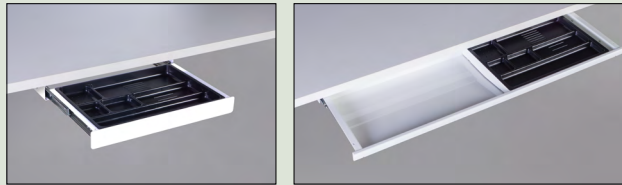

SLIMLINE DRAWERS

Pen drawer

Wide tray drawer

Slimline drawers

Optional drawers keep frequently used stationery and small personal items conveniently to hand.